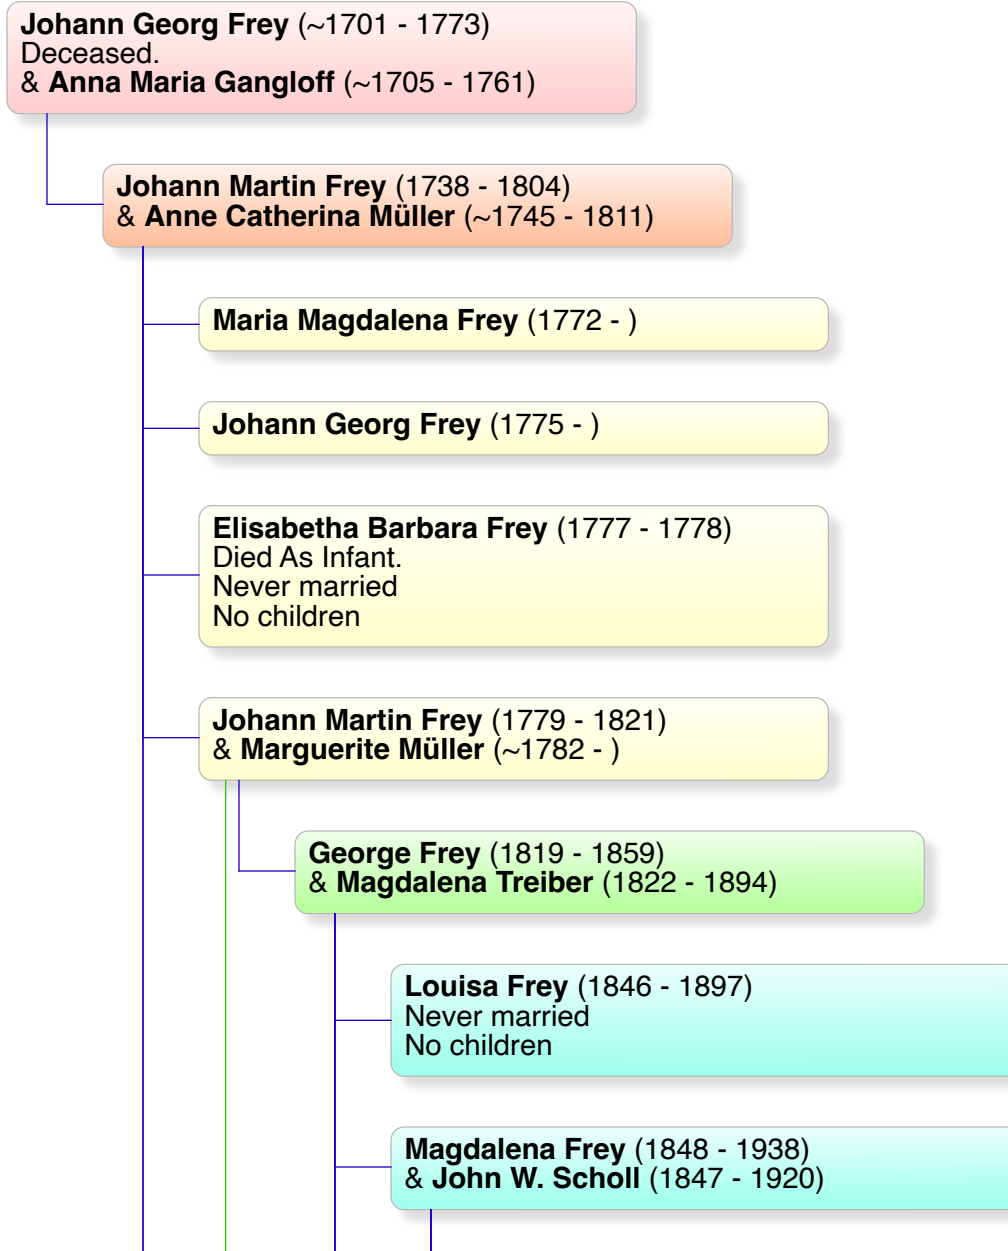

Descendant Chart: [Johann Georg Frey](#)

Notes

Persons known to be living and under age 100 are Private; only initials & surname are listed.

*** indicates the source of duplication (related couple) when duplicate branches are removed from the chart.*

Johann Martin Frey (1779-1821) & Marguerite Müller (~1782-?)

- For all of their known living great-grandchildren (or the next living descendants) see [Cousins of Jack Myers & Mary Tessier - FREY](#).

Amelia Scholl (1869 - 1927)
Never married
No children