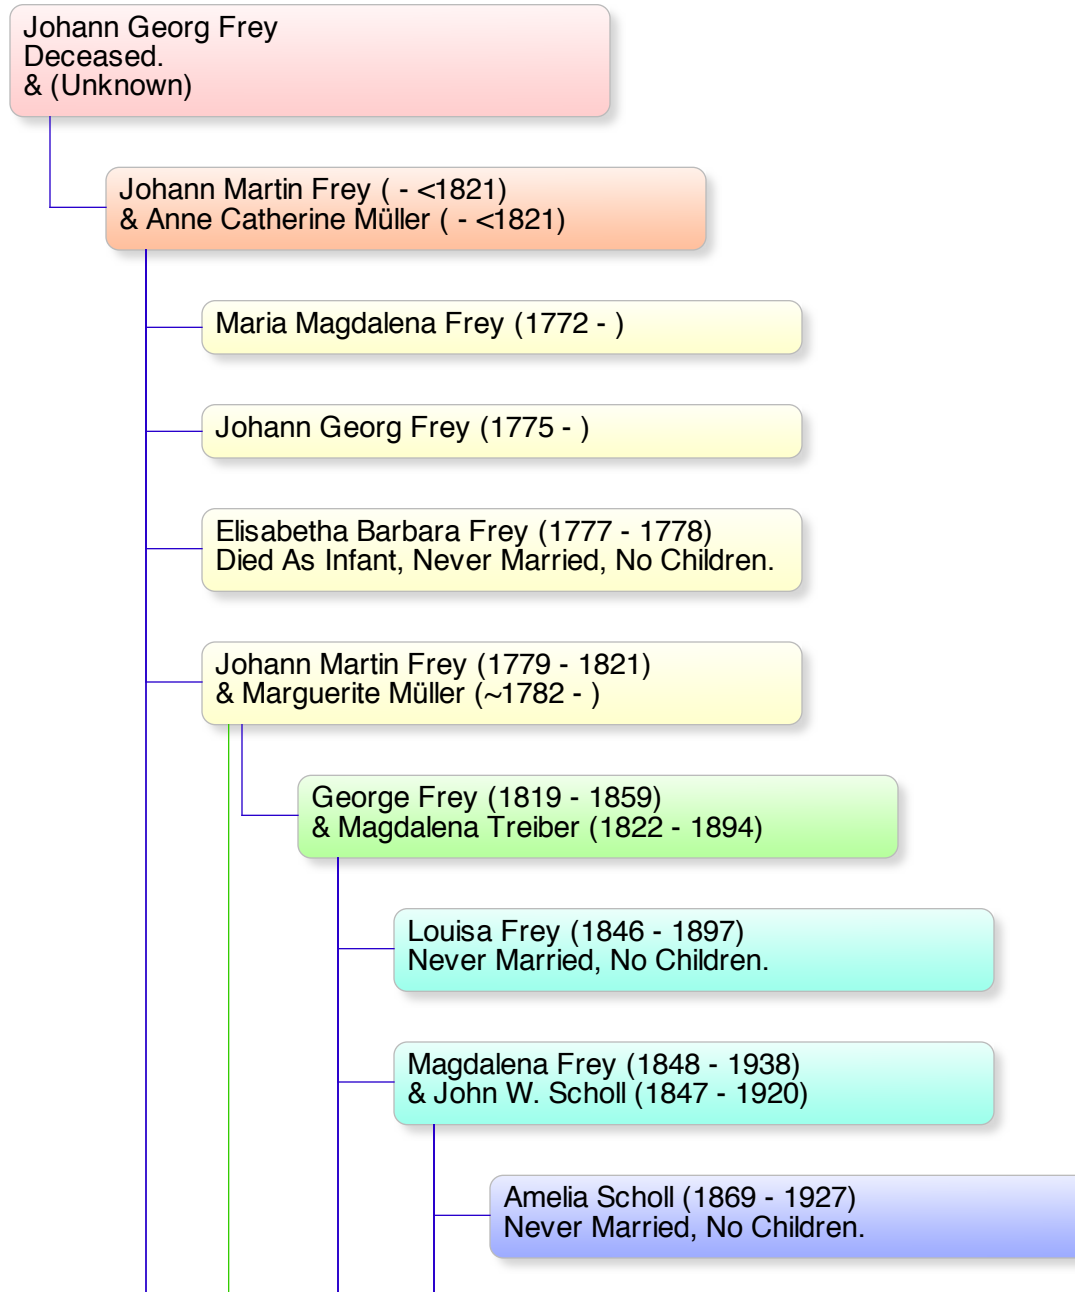

Descendant Chart: [Johann Georg Frey](#)

Notes

Persons known to be living and under age 100 are Private; only initials & surname are listed.

*** indicates the source of duplication (related couple) when duplicate branches are removed from the chart.*

Johann Martin Frey (1779-1821) & Marguerite Müller (~1782-?)

- For all of their known living great-grandchildren (or the next living descendants) see [Cousins of Jack Myers & Mary Tessier - FREY](#).

Revised 3 Aug 2018