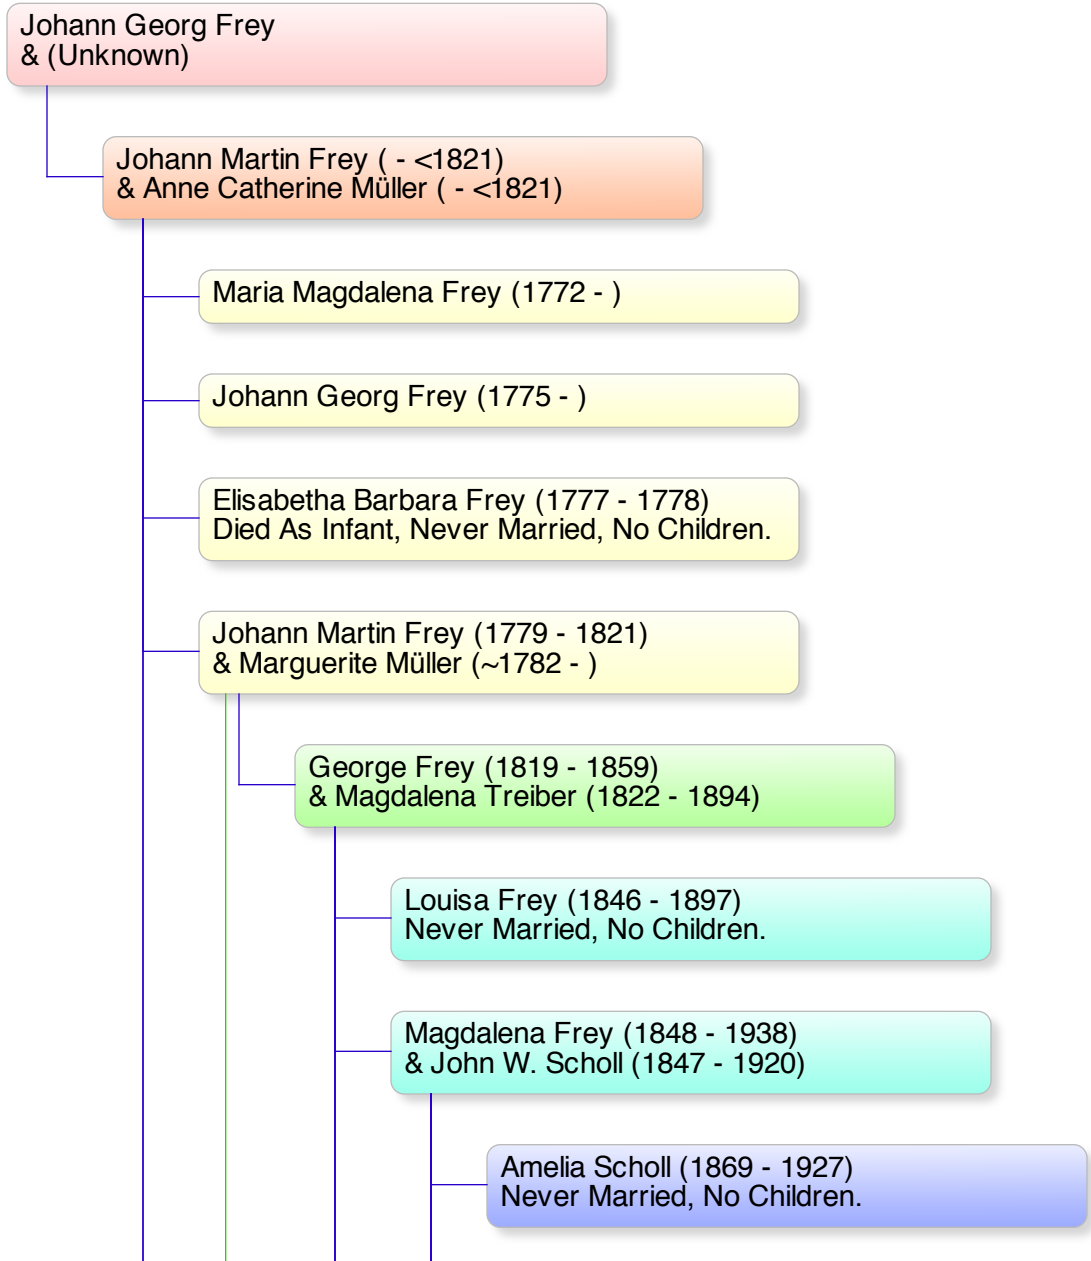

Descendant Chart: [Johann Georg Frey](#)

Notes

Persons known to be living and under age 100 are Private; only initials & surname are listed.

*** indicates the source of duplication (related couple) when duplicate branches are removed from the chart.*

Johann Martin Frey (1779-1821) & Marguerite Müller (~1782-?)

- For all of their known living great-grandchildren (or the next living descendants) see [Cousins of Jack Myers & Mary Tessier - FREY](#).

Revised 27 Aug 2017