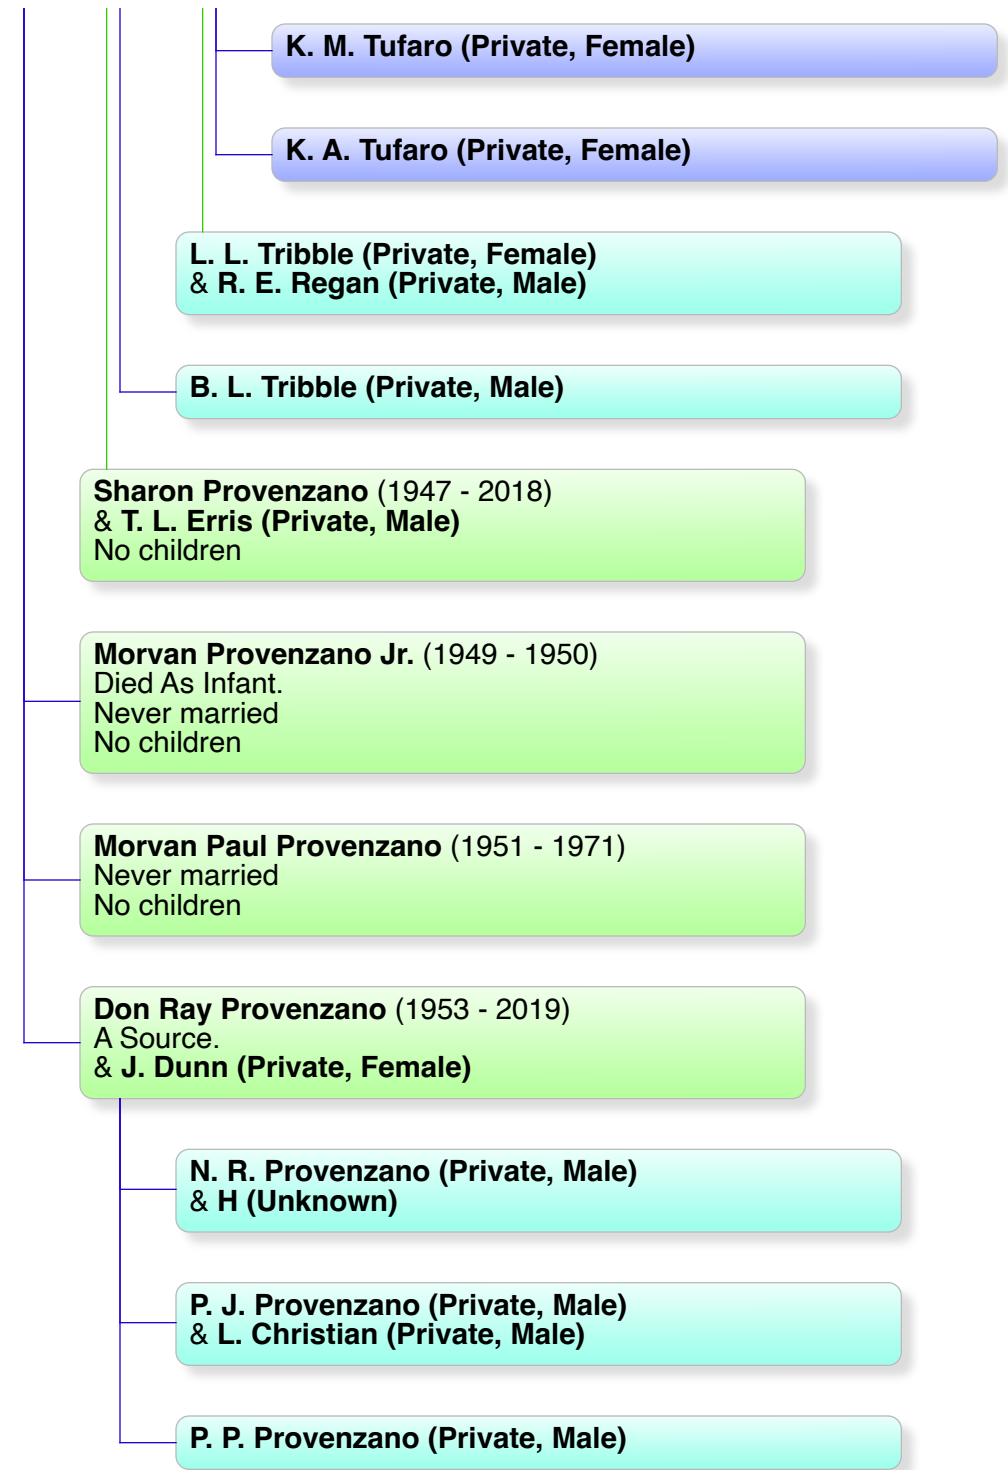

**R. C. Duffourc (Private, Male)
& B. Rybczyk (Private, Female)**

**Louise Hammel (1884 - 1966)
& Frederick H. Demonn (1893 - 1940)**
No children

**Hattie Margaret Hammel (1886 - 1968)
& Louis Provenzano (1891 - 1969)**

Morvan Provenzano (1926 - 2015)
A Source.
& **Peggy Elaine Kable (1927 - <2018)**

**Sharon Provenzano (1947 - 2018)
& Bobby Lewis Tribble (1941 - 2004)**

**L. L. Tribble (Private, Female)
& J. S. Tufaro (Private, Male)**