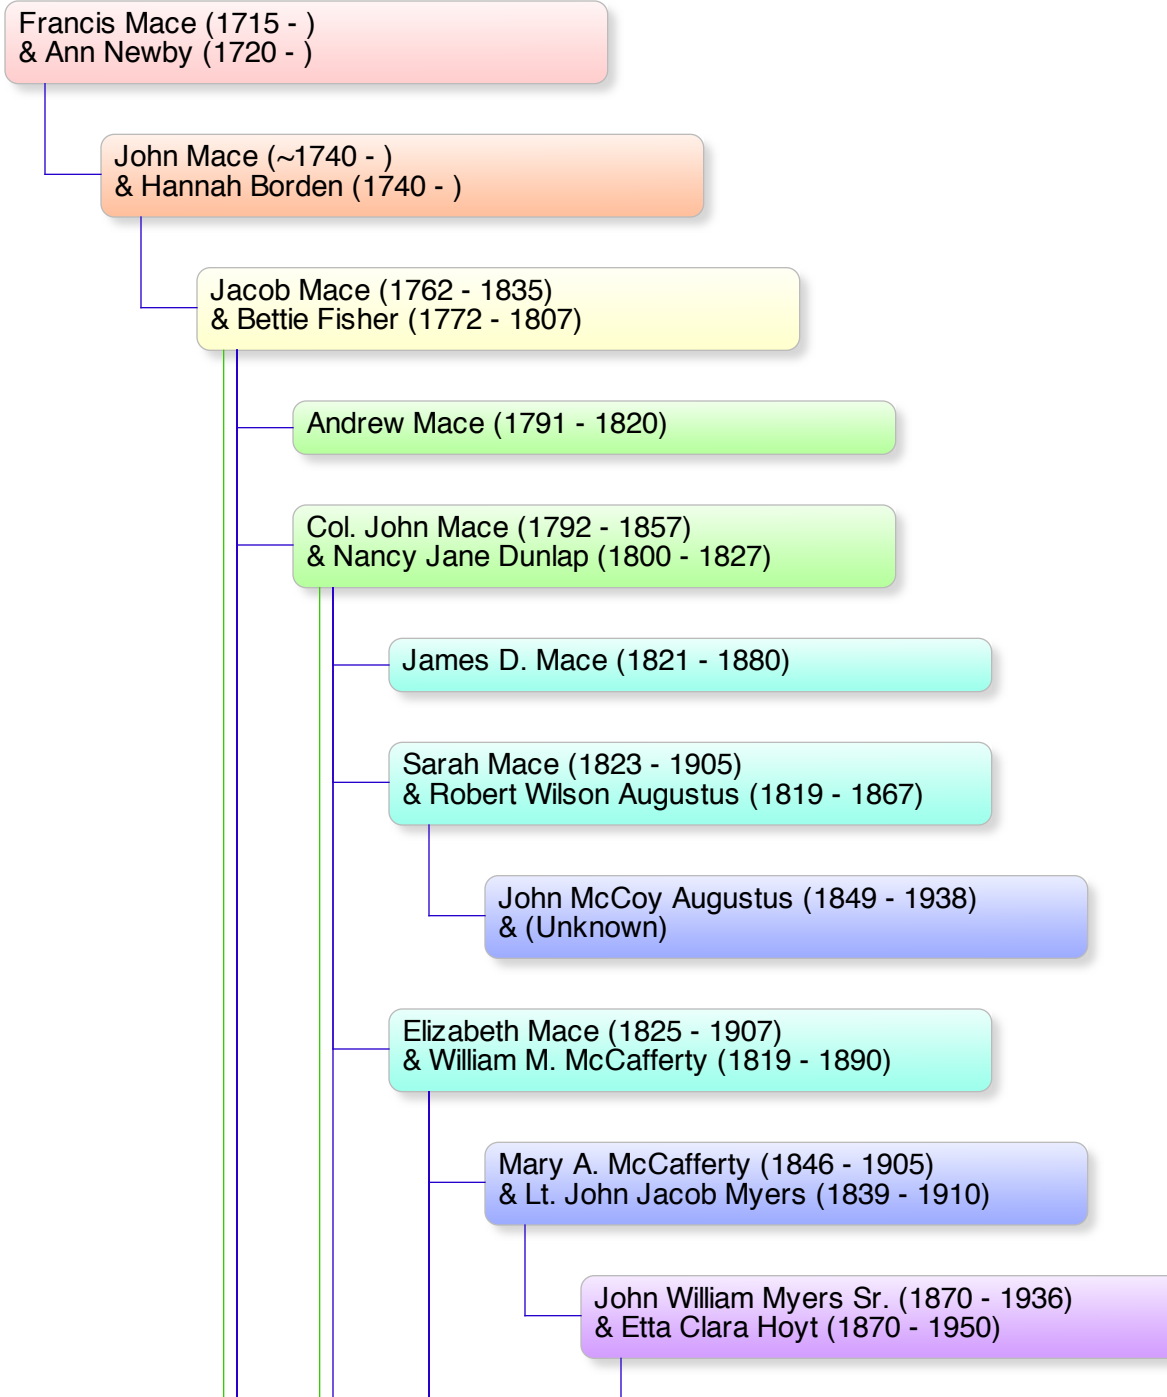

Revised 3 Aug 2018