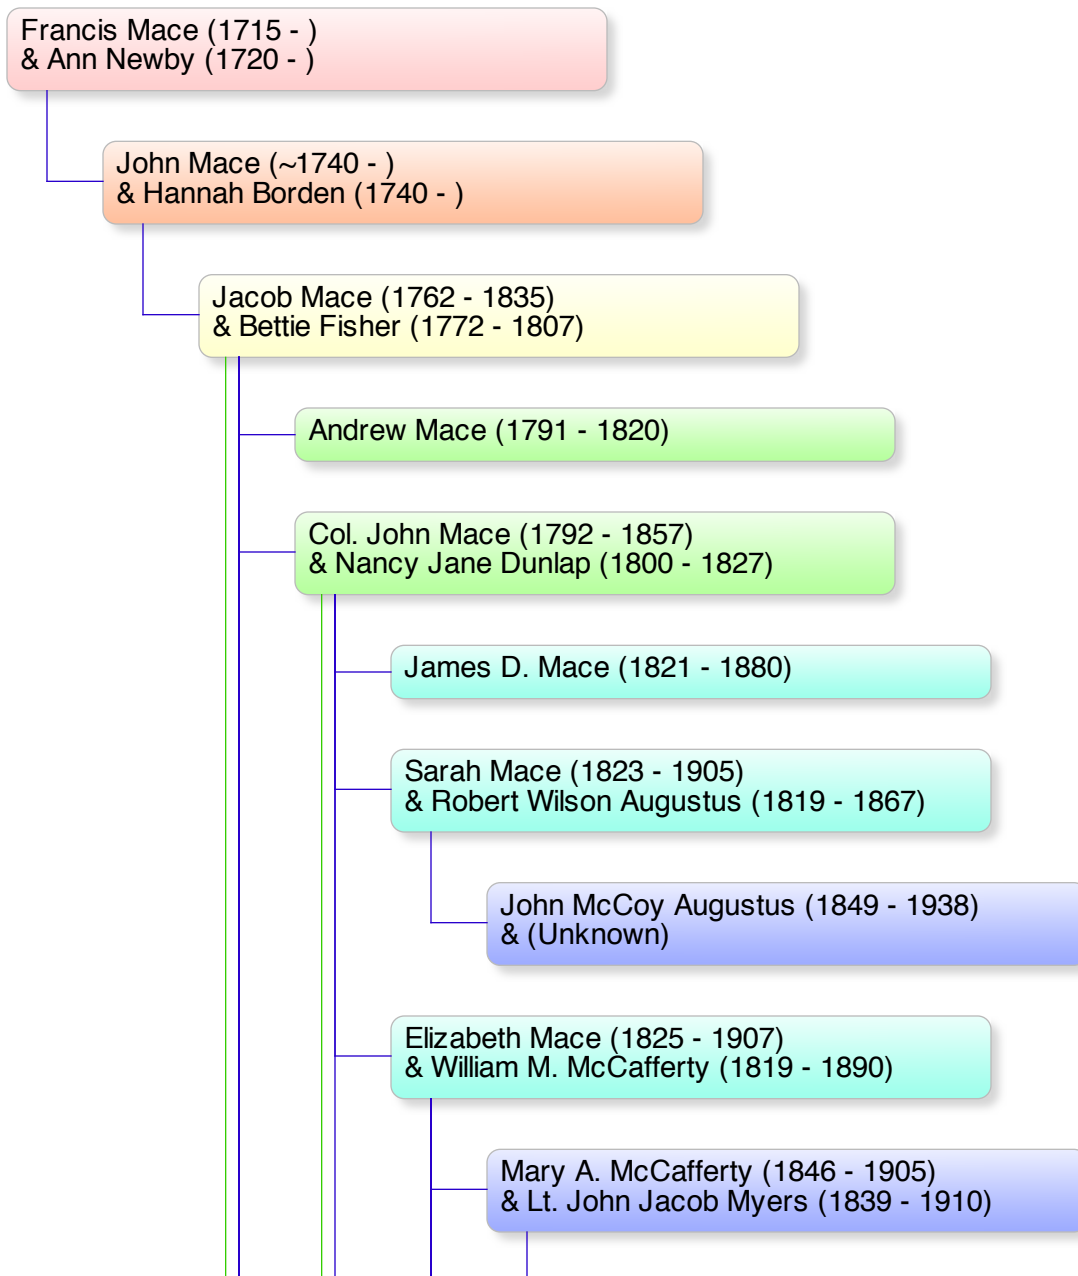

## Descendant Chart: [Francis Mace](#)

### Notes

*Persons known to be living and under age 100 are Private; only initials & surname are listed.*

*\*\* indicates the source of duplication (related couple) when duplicate branches are removed from the chart.*

John Mace (1792-1857) & Nancy Jane Dunlap (1800-1827)

John Mace (1792-1857) & Margaret Corbett (1806-1892)

- For all of their known living great-great-great-grandchildren (or the next living descendants) see [Cousins of Jack Myers & Mary Tessier - MACE](#).