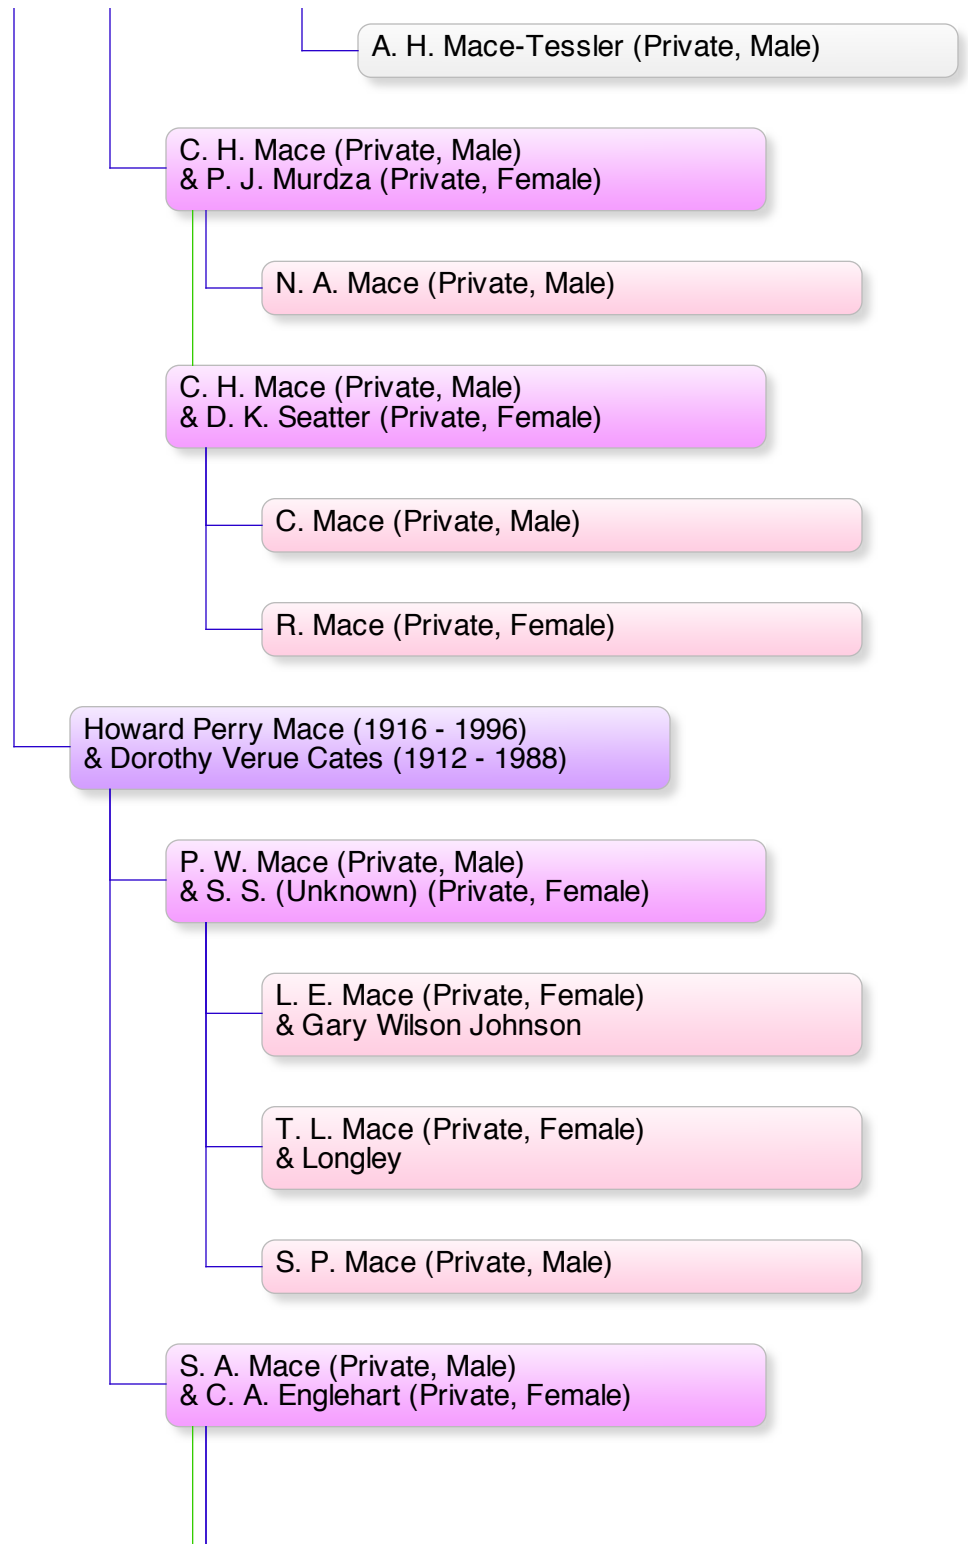

A. H. Mace-Tessler (Private, Male)

C. H. Mace (Private, Male)
& P. J. Murdza (Private, Female)

N. A. Mace (Private, Male)

C. H. Mace (Private, Male)
& D. K. Seatter (Private, Female)

C. Mace (Private, Male)

R. Mace (Private, Female)

Howard Perry Mace (1916 - 1996)
& Dorothy Verue Cates (1912 - 1988)

P. W. Mace (Private, Male)
& S. S. (Unknown) (Private, Female)

L. E. Mace (Private, Female)
& Gary Wilson Johnson

T. L. Mace (Private, Female)
& Longley

S. P. Mace (Private, Male)

S. A. Mace (Private, Male)
& C. A. Englehart (Private, Female)