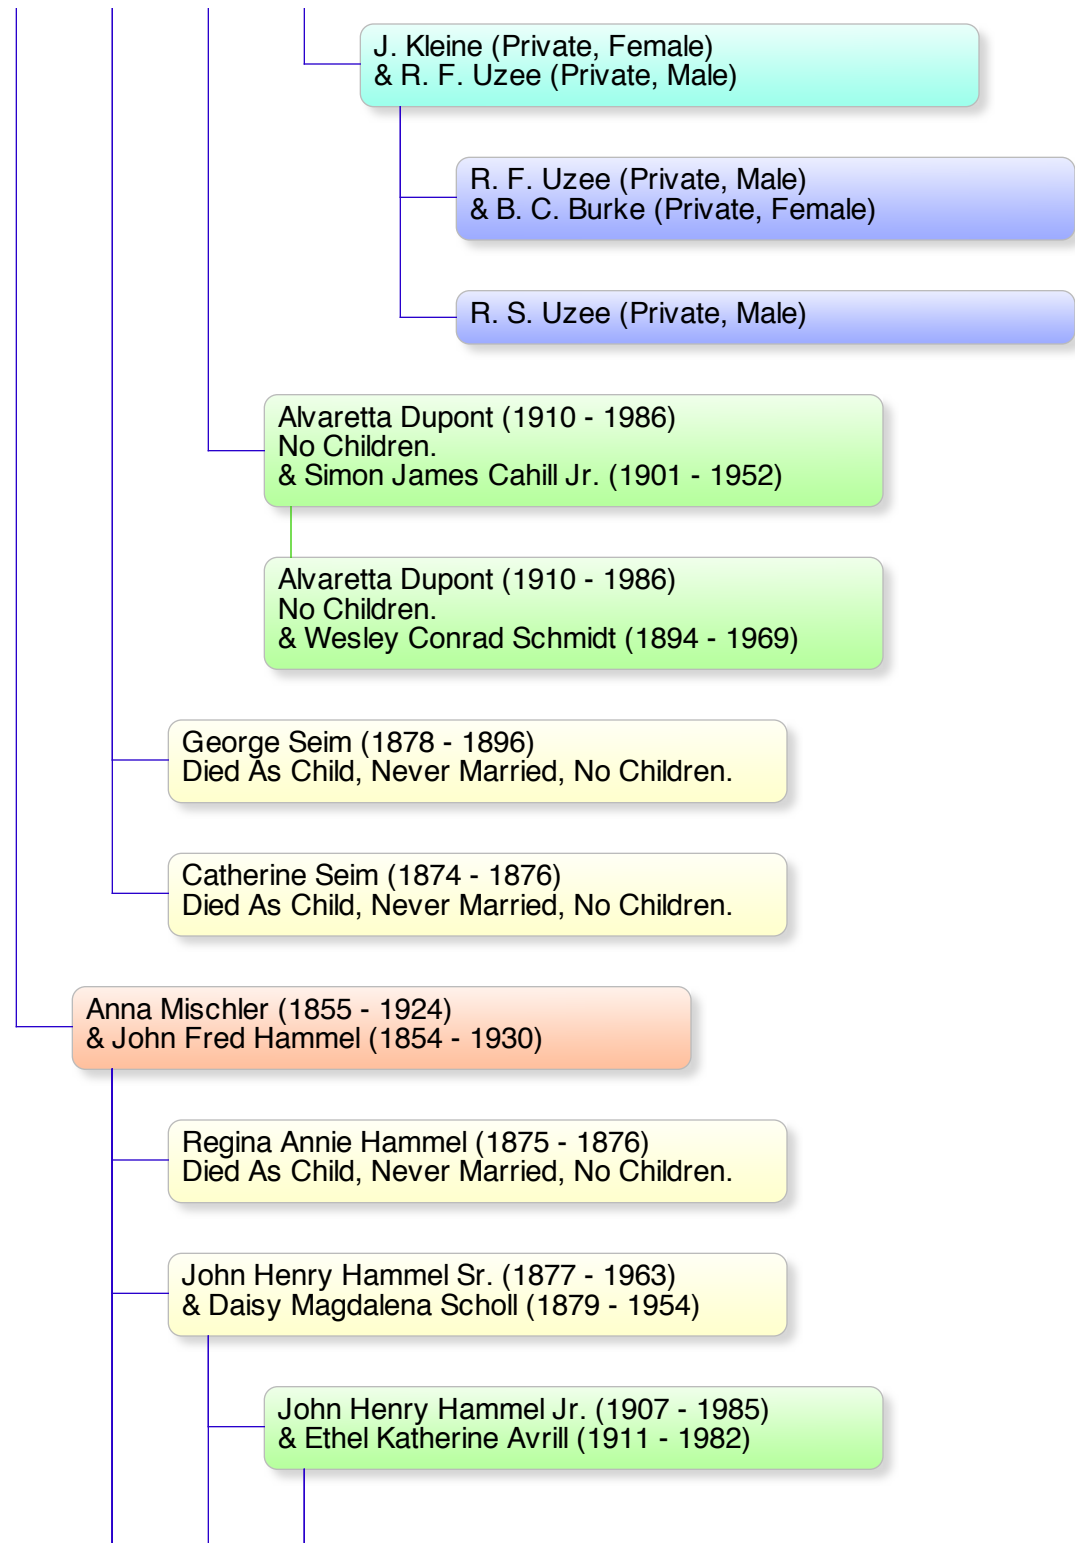

J. Kleine (Private, Female)
& R. F. Uzee (Private, Male)

R. F. Uzee (Private, Male)
& B. C. Burke (Private, Female)

R. S. Uzee (Private, Male)

Alvaretta Dupont (1910 - 1986)
No Children.
& Simon James Cahill Jr. (1901 - 1952)

Alvaretta Dupont (1910 - 1986)
No Children.
& Wesley Conrad Schmidt (1894 - 1969)

George Seim (1878 - 1896)
Died As Child, Never Married, No Children.

Catherine Seim (1874 - 1876)
Died As Child, Never Married, No Children.

Anna Mischler (1855 - 1924)
& John Fred Hammel (1854 - 1930)

Regina Annie Hammel (1875 - 1876)
Died As Child, Never Married, No Children.

John Henry Hammel Sr. (1877 - 1963)
& Daisy Magdalena Scholl (1879 - 1954)

John Henry Hammel Jr. (1907 - 1985)
& Ethel Katherine Avrill (1911 - 1982)