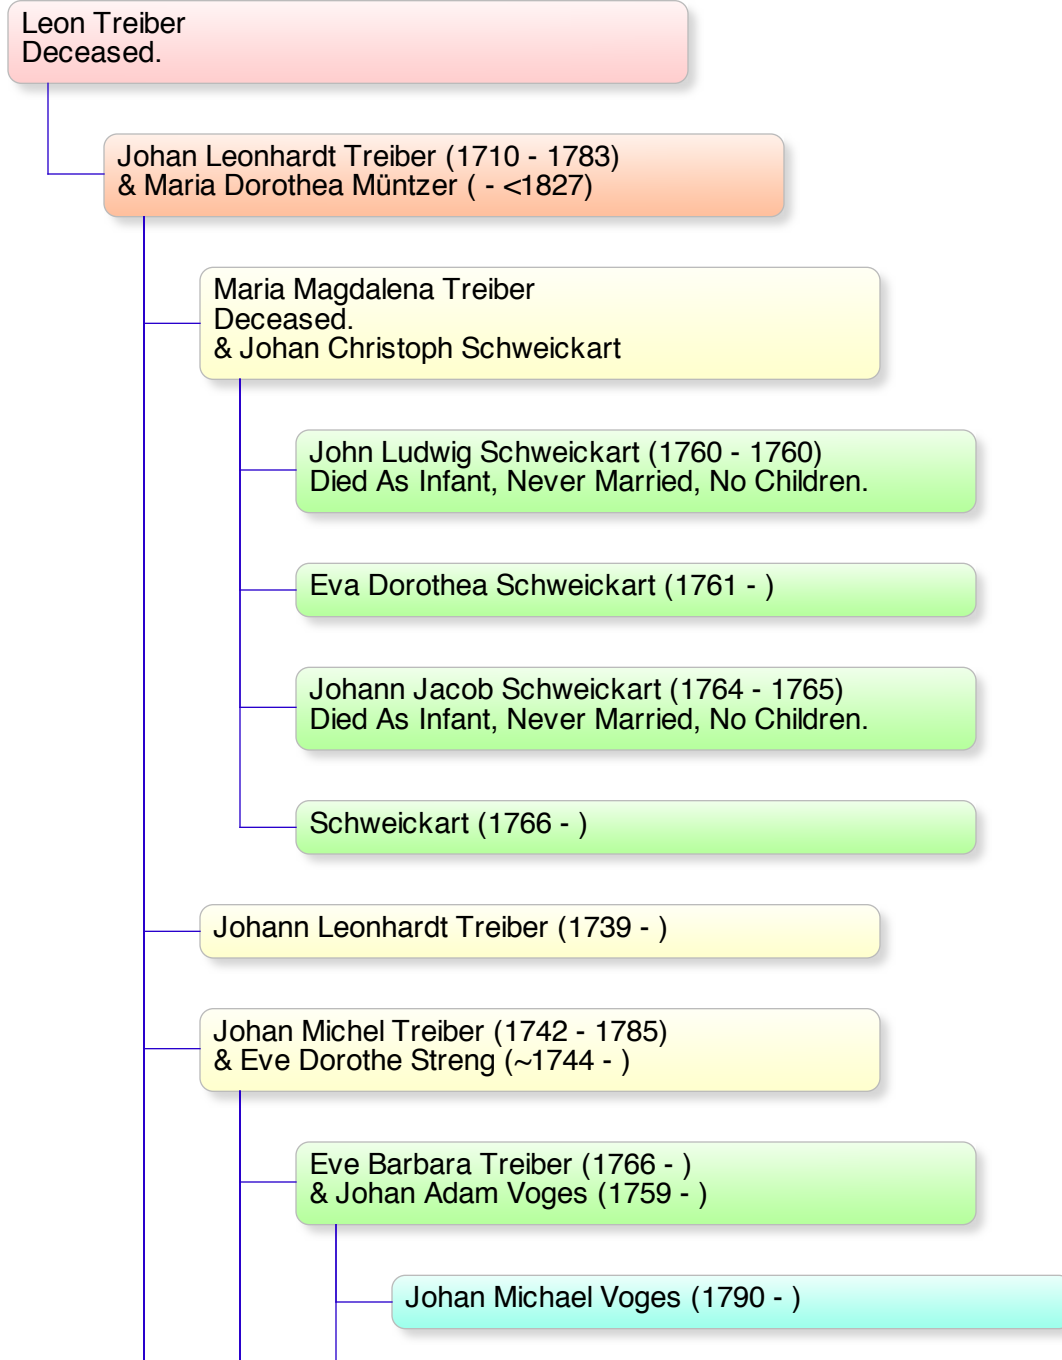

Descendant Chart: [Leon Treiber](#)

Notes

Persons known to be living and under age 100 are Private; only initials & surname are listed.

*** indicates the source of duplication (related couple) when duplicate branches are removed from the chart.*

Jean George Treiber (1785-1847) & Mary Magdalena Hirschinger (1802-1861)

- For all of their known living great-grandchildren (or the next living descendants) see [Cousins of Jack Myers & Mary Tessier - TREIBER](#).