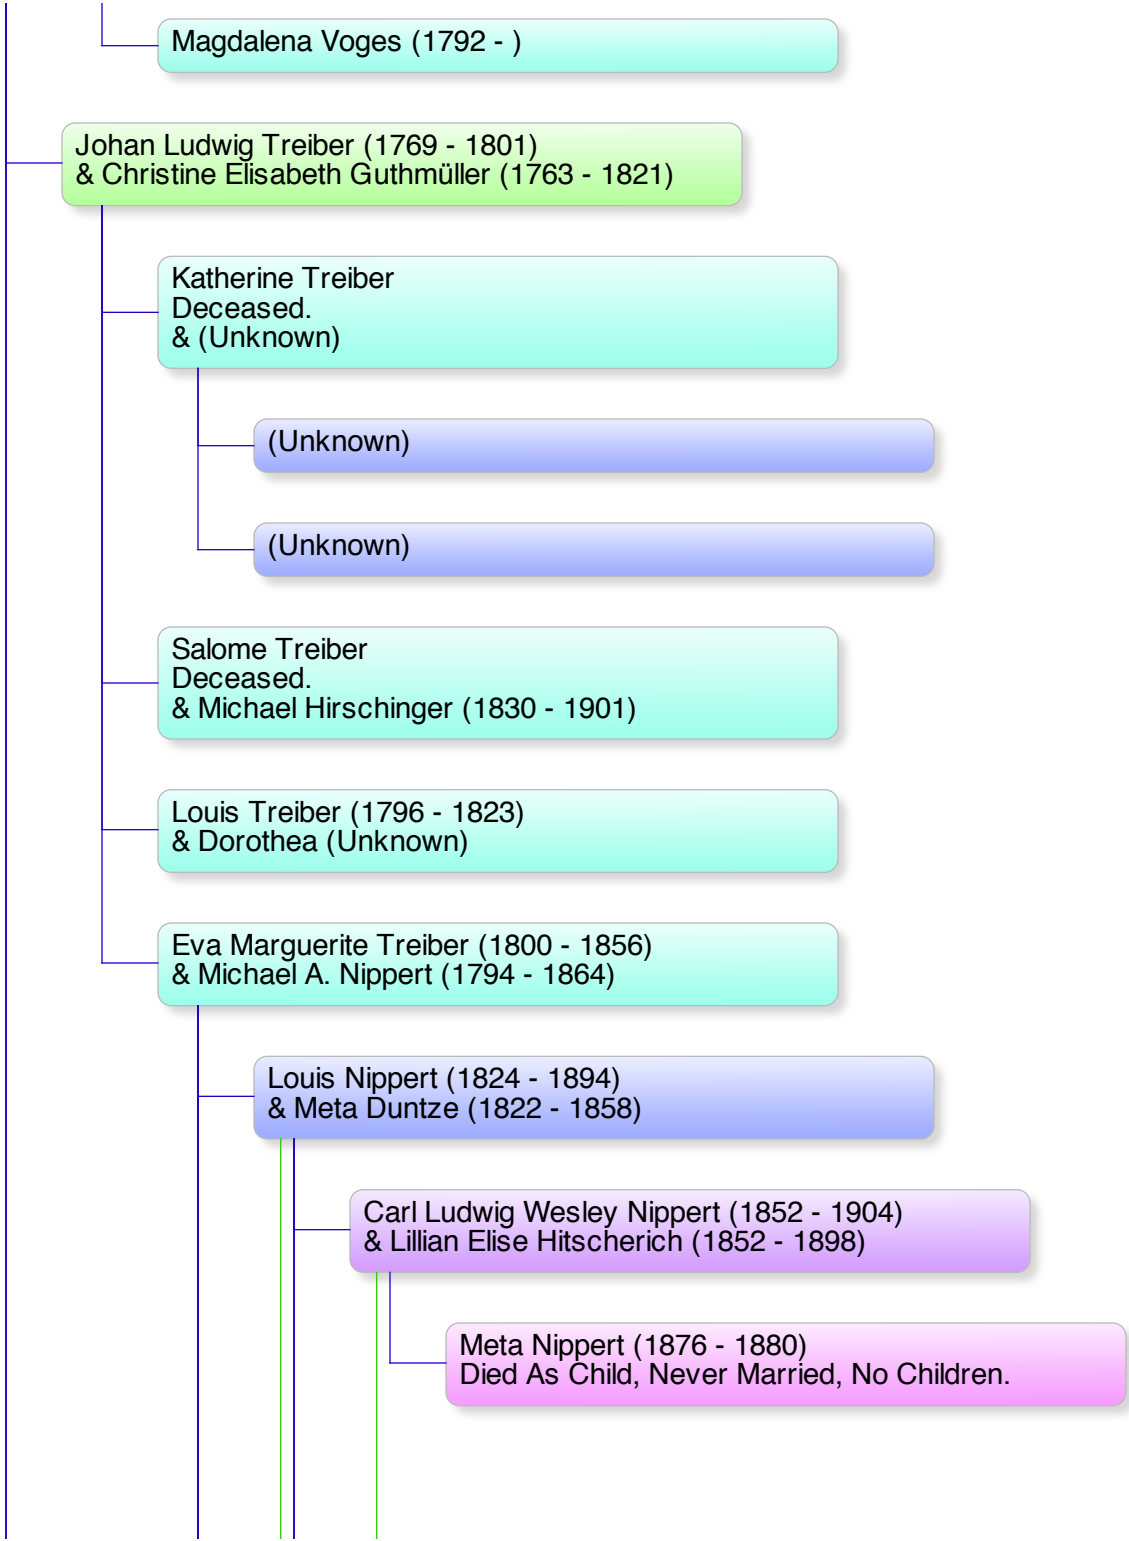

Descendant Chart: [Leon Treiber](#)

Notes

Persons known to be living and under age 100 are Private; only initials & surname are listed.

*** indicates the source of duplication (related couple) when duplicate branches are removed from the chart.*

Jean George Treiber (1785-1847) & Mary Magdalena Hirschinger (1802-1861)

- For all of their known living great-grandchildren (or the next living descendants) see [Cousins of Jack Myers & Mary Tessier - TREIBER](#).