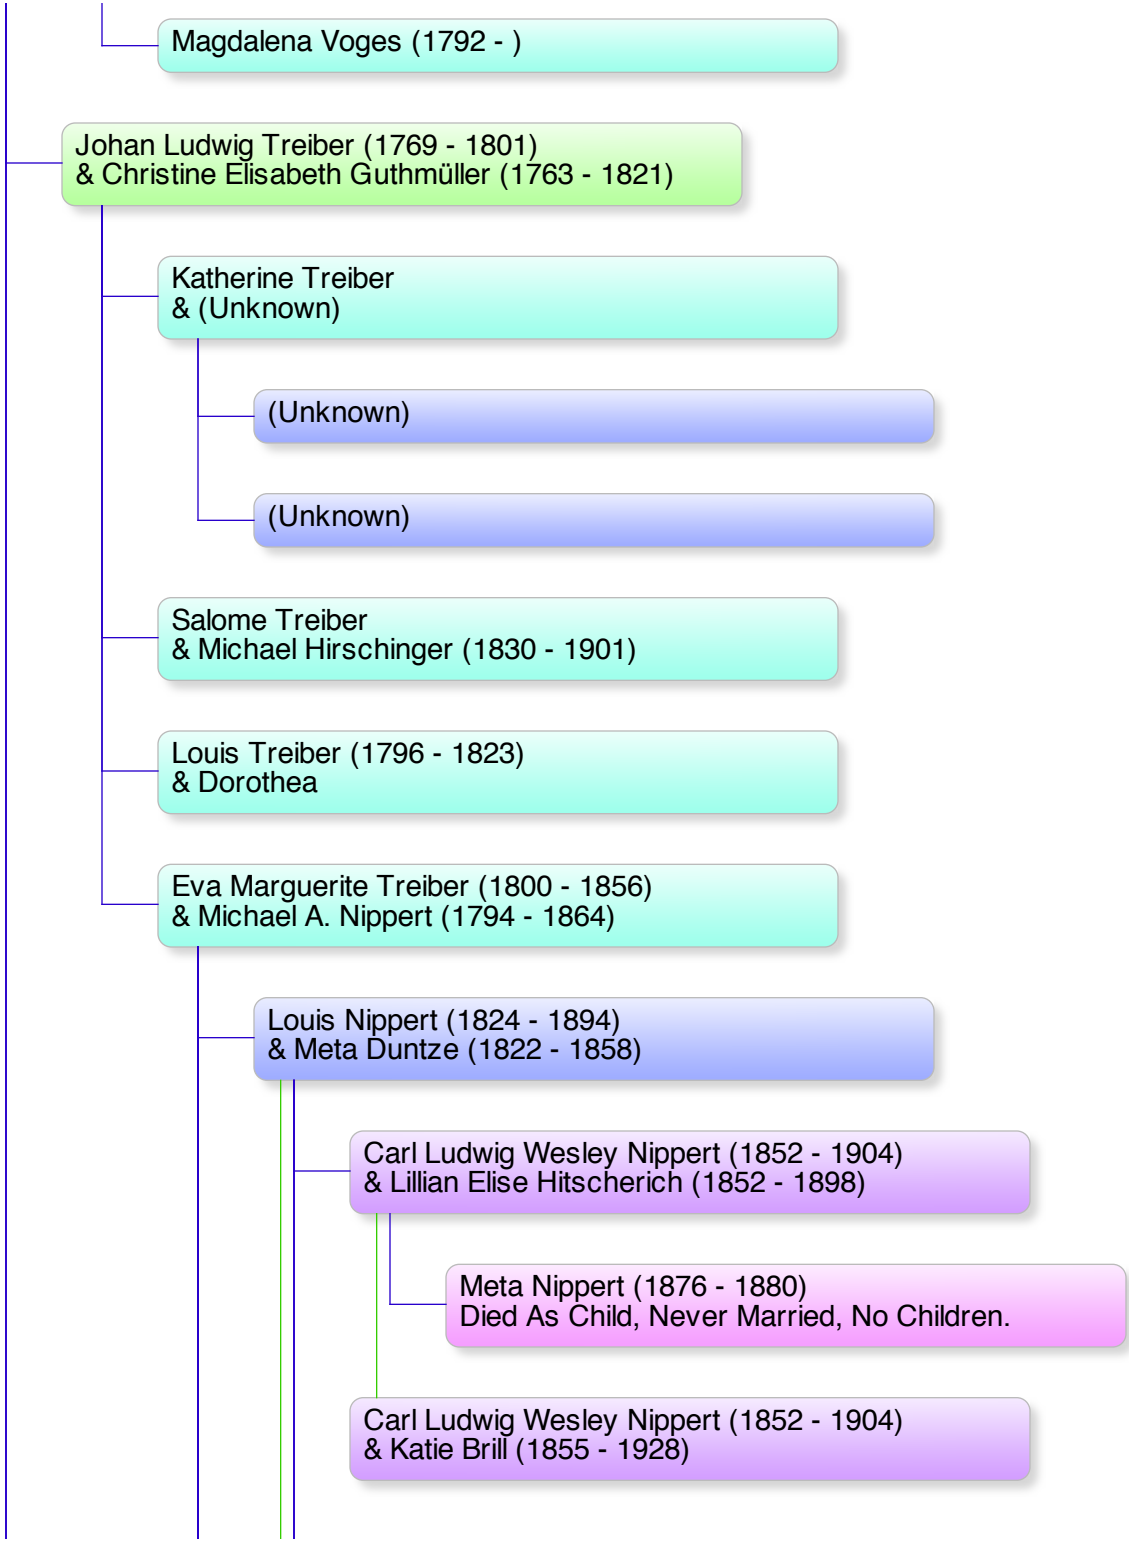

Descendant Chart: [Leon Treiber](#)

Notes

Persons known to be living and under age 100 are Private; only initials & surname are listed.

*** indicates the source of duplication (related couple) when duplicate branches are removed from the chart.*

Jean George Treiber (1785-1847) & Mary Magdalena Hirschinger (1802-1861)

- For all of their known living great-grandchildren (or the next living descendants) see [Cousins of Jack Myers & Mary Tessier - TREIBER](#).