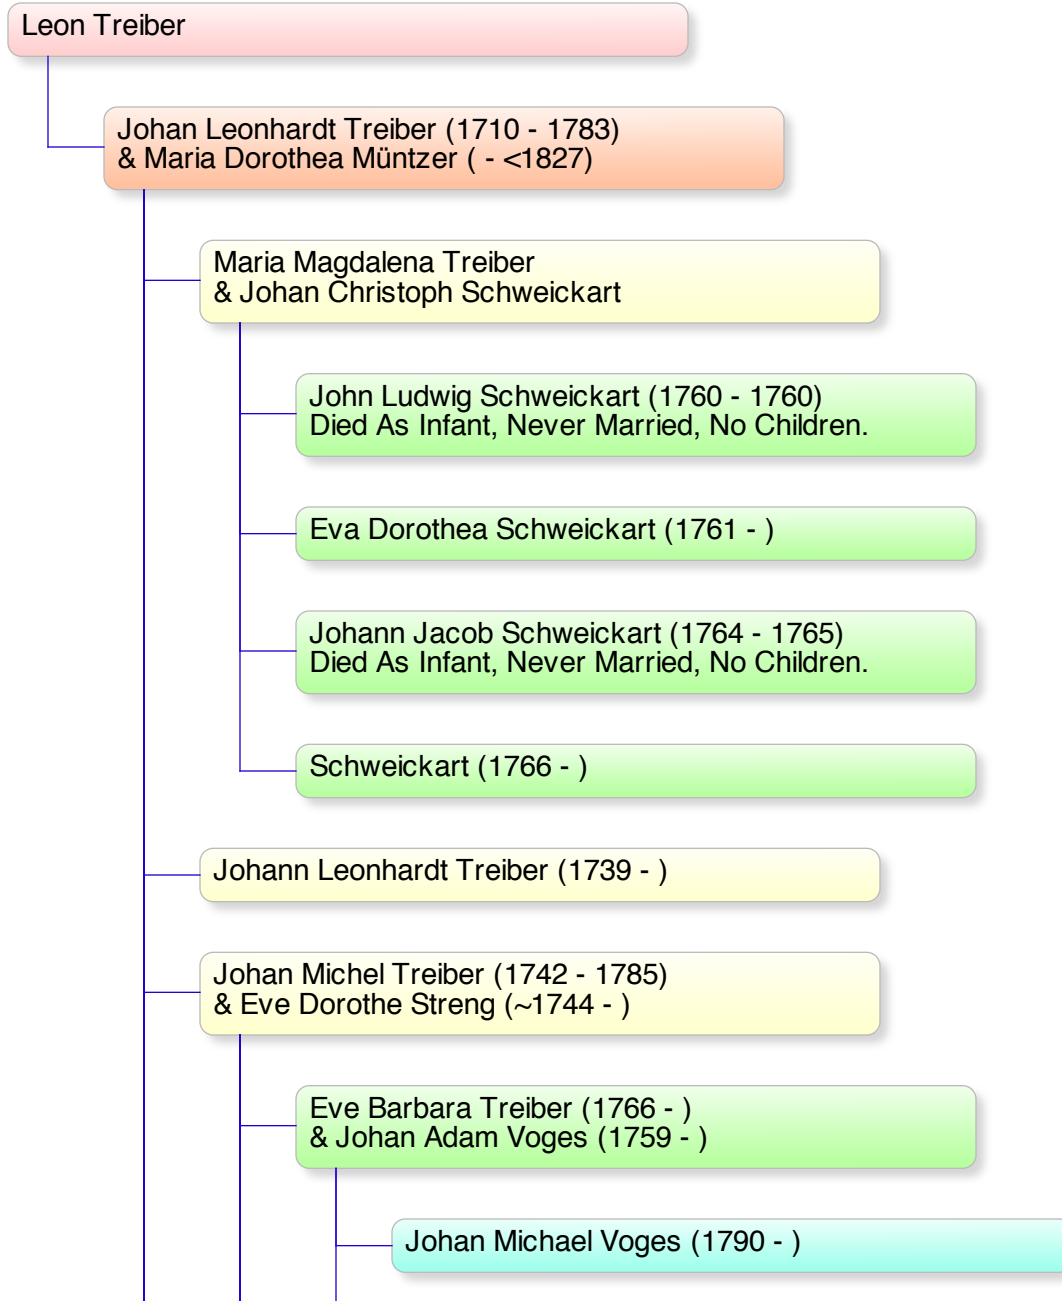

Descendant Chart: [Leon Treiber](#)

Notes

Persons known to be living and under age 100 are Private; only initials & surname are listed.

*** indicates the source of duplication (related couple) when duplicate branches are removed from the chart.*

Jean George Treiber (1785-1847) & Mary Magdalena Hirschinger (1802-1861)

- For all of their known living great-grandchildren (or the next living descendants) see [Cousins of Jack Myers & Mary Tessier - TREIBER](#).