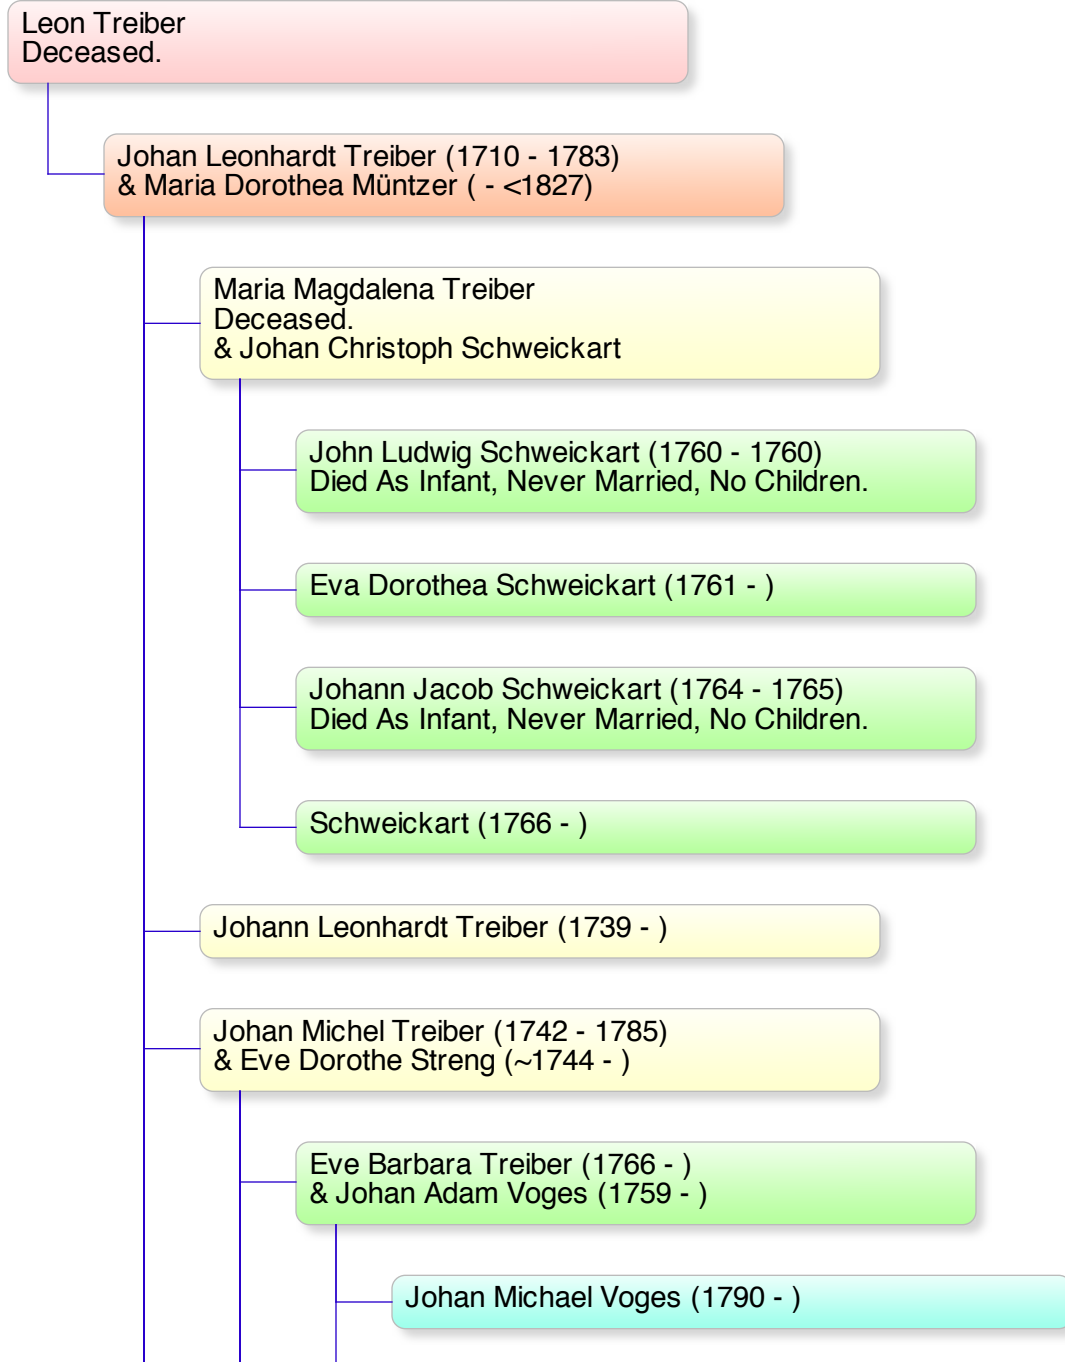

Descendant Chart: [Leon Treiber](#)

Notes

Persons known to be living and under age 100 are Private; only initials & surname are listed.

*** indicates the source of duplication (related couple) when duplicate branches are removed from the chart.*

Jean George Treiber (1785-1847) & Mary Magdalena Hirschinger (1802-1861)

- For all of their known living great-grandchildren (or the next living descendants) see [Cousins of Jack Myers & Mary Tessier - TREIBER](#).