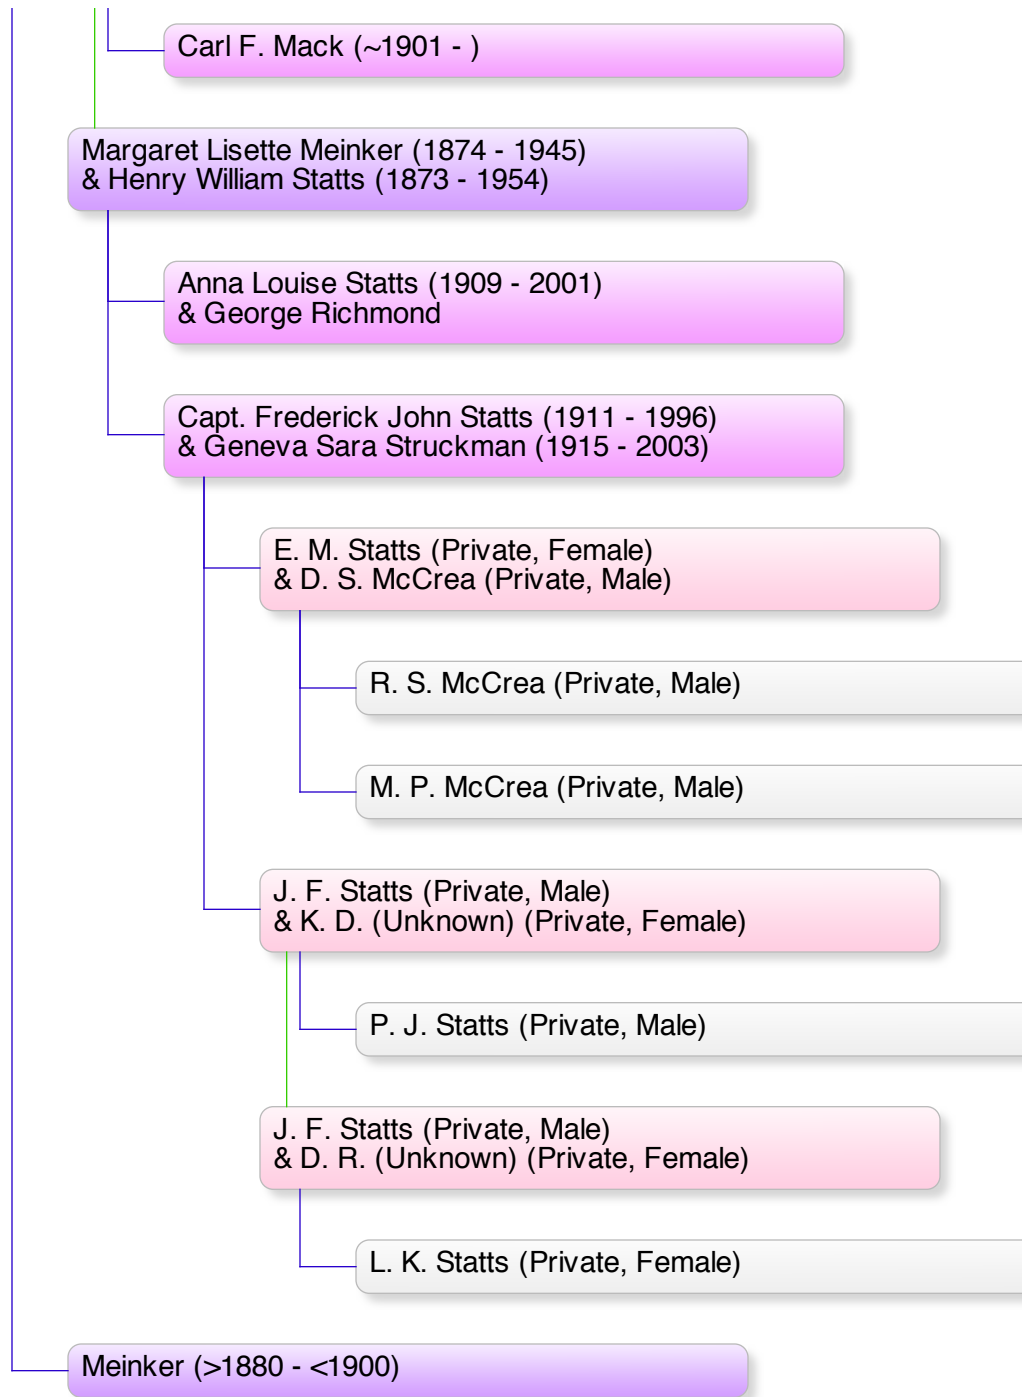

Magdalena/Madeleine Gaestel (1892 - 1967)
& (Unknown)

Magdalena/Madeleine Gaestel (1892 - 1967)
& Charles Walther

Jean/Johann Gaestel (1869 - 1874)
Died As Child, Never Married, No Children.

George Voges (1845 - 1910)
& Antonetta Drach (1844 - 1915)