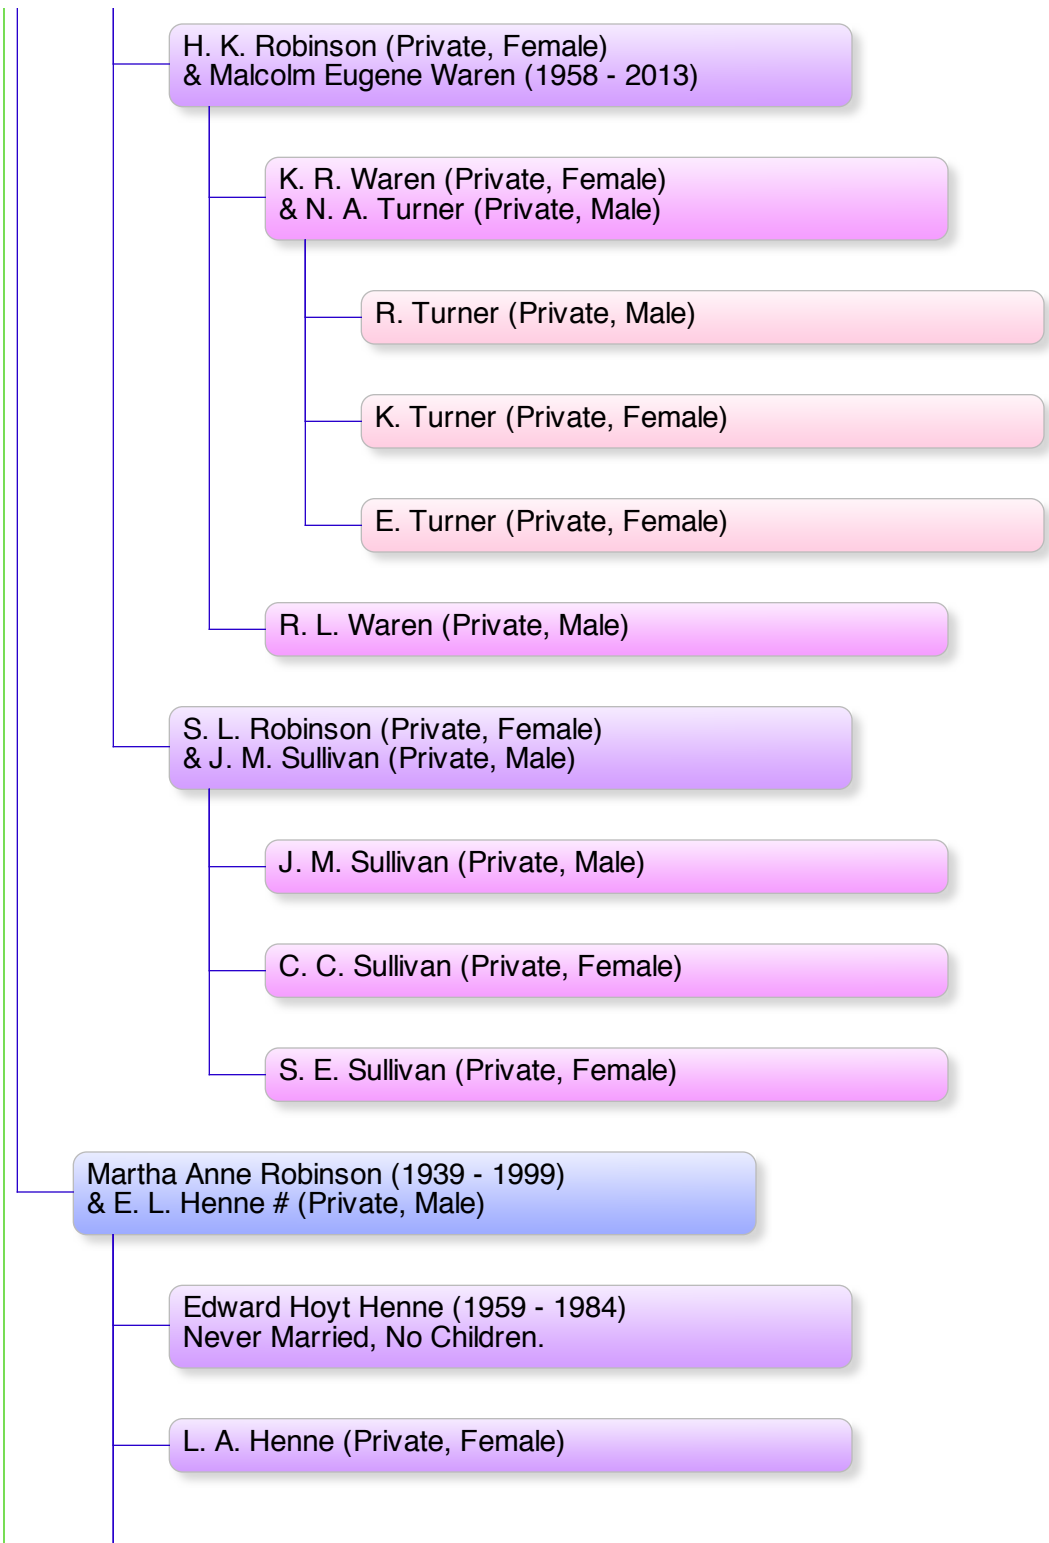

Ruth Adele Robinson (1903 - 1994)
& Wilson E. Hoge (~1910 - 1972)

Ruth Adele Robinson (1903 - 1994)
& George Edward Durell (1894 - 1988)

Rudolf Hoyt Robinson (1905 - 1974)
& Hilda Dent (1904 -)

Robert Dent Robinson (1935 - 2006)
& J. Gaskins (Private, Female)