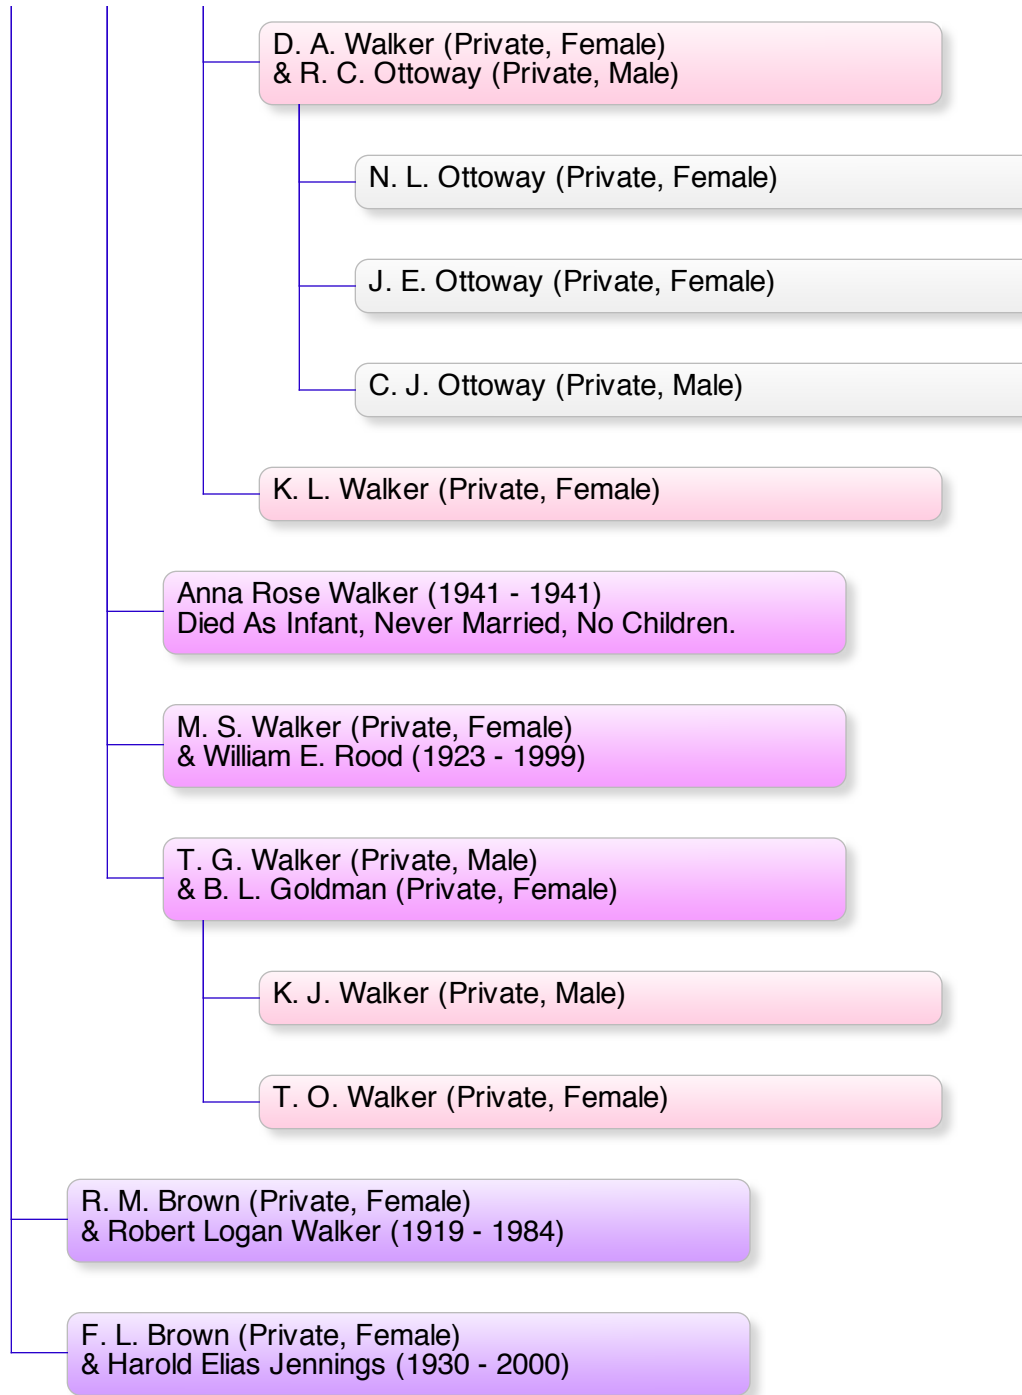

Lewis Martin Brown (1898 - 1969)
& Ruth Frances Shreve (1900 - 1994)

F. M. Brown (Private, Female)
& Raymond Leroy Walker (1912 - 2007)

H. L. Walker (Private, Male)
& M. A. Zenns (Private, Female)

Lesa Margeret Walker (1961 - 1961)
Died As Infant, Never Married, No Children.