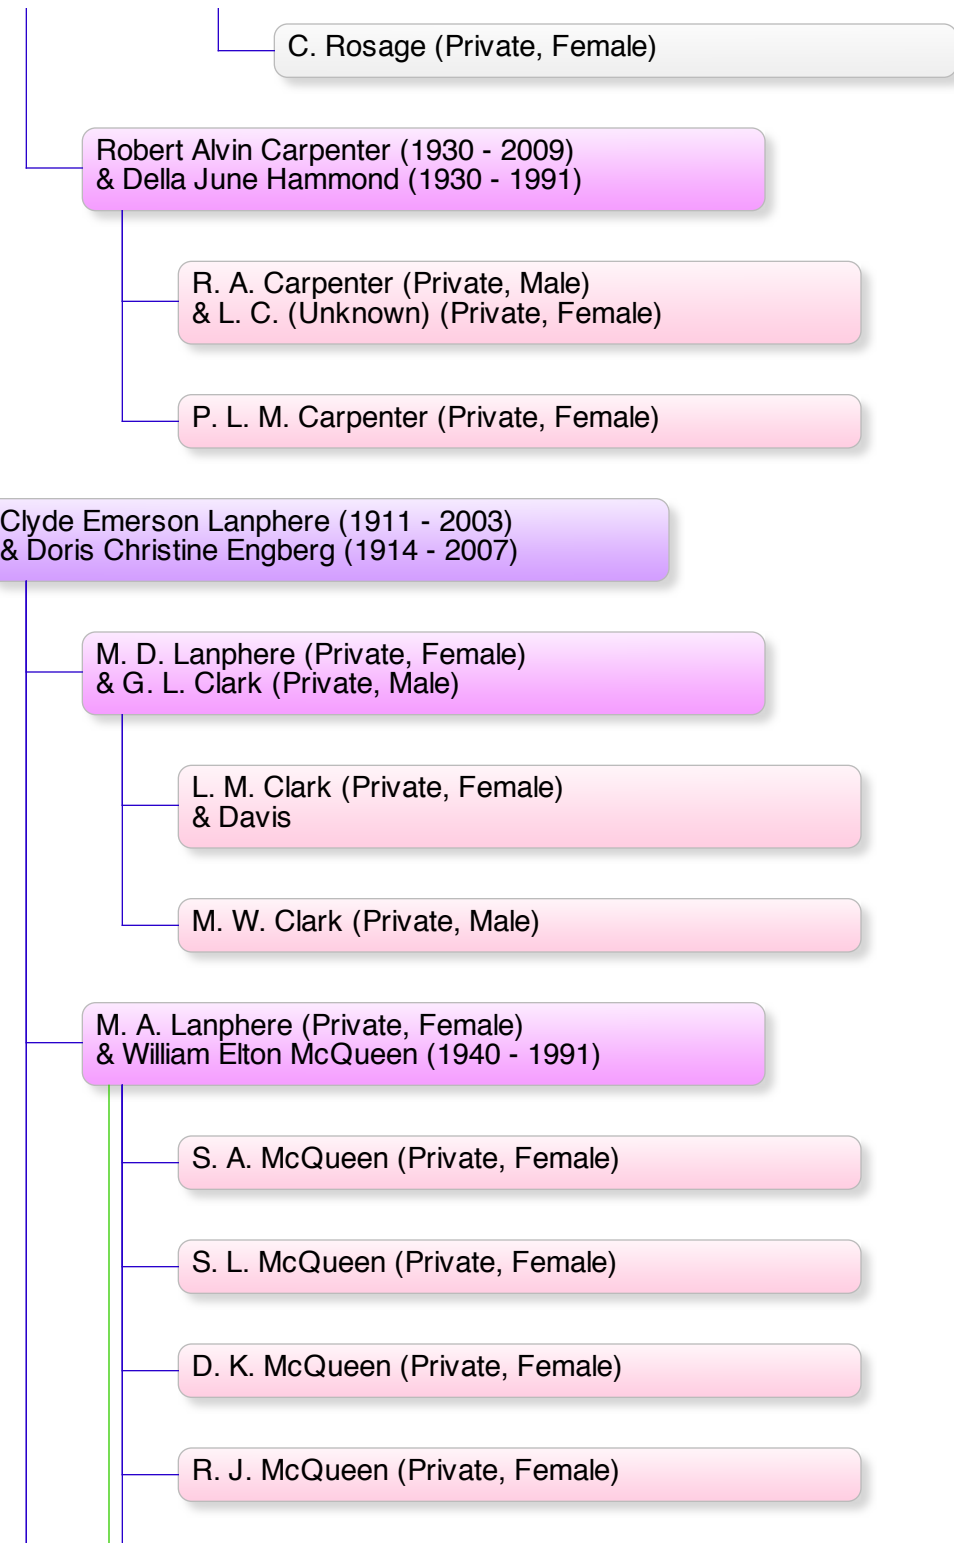

Marilyn Elinor Carpenter (1929 - 2011)
& Martin J. Rosage Sr. (1920 - 2003)

M. J. Rosage (Private, Male)
& K. L. Leehan (Private, Female)

A. Rosage (Private, Female)

C. Rosage (Private, Female)

Robert Alvin Carpenter (1930 - 2009)
& Della June Hammond (1930 - 1991)